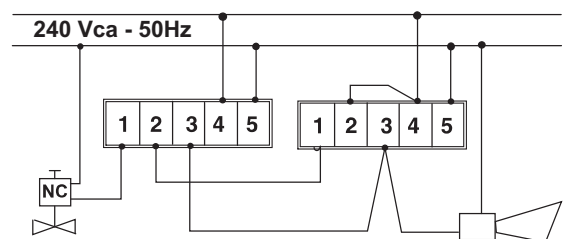

S80

Acoustic and light signaling device

Emergency signaling device with fixed light and continuous sound.

Dimensions (mm)

Signal type

Power supply

Protection degree

S80	Acoustic and visual	230V 50Hz	IP30
-----	---------------------	-----------	------

ELECTRICAL CHARACTERISTICS

Power supply: 230V 50/60HZ.
Ba 15d 10W bulb.
Insulation class 3.

STANDARDS AND APPROVALS

OPERATION

Emergency signaling device with fixed light and continuous sound.
By means of S80 is possible to adjust the sound intensity.

INSTALLATION

Wall mounting with 3 screws.