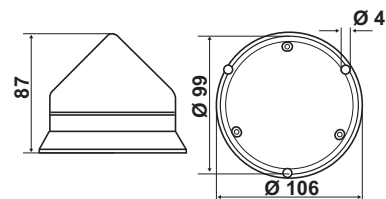

S80

Acoustic and light signaling device

Emergency signaling device with fixed light and continuous sound.

Dimensions (mm)

Signal type

Power supply

Protection degree

S80	Acoustic and visual	230V 50Hz	IP30
-----	---------------------	-----------	------